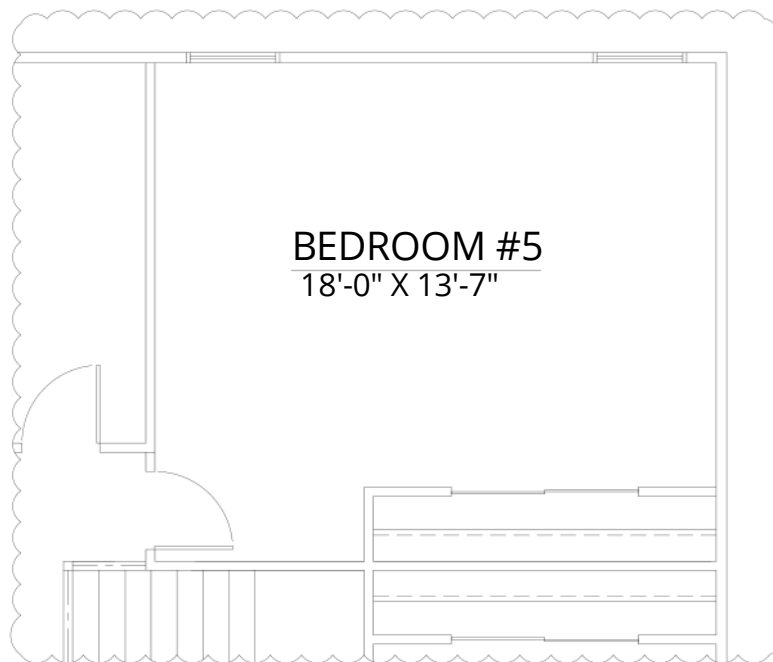

Features a spacious eat-in kitchen and two-story great room with expansive windows and natural light. Multiple floorplan options offer flexibility by adding a sunroom or fifth bedroom.

Cornwell

FIRST FLOOR PLAN
1456 S.F

SECOND FLOOR PLAN
1351 S.F

SUNROOM OPTION
ADDS 180 S.F.

BEDROOM #5 OPTION
ADDS 276 S.F.