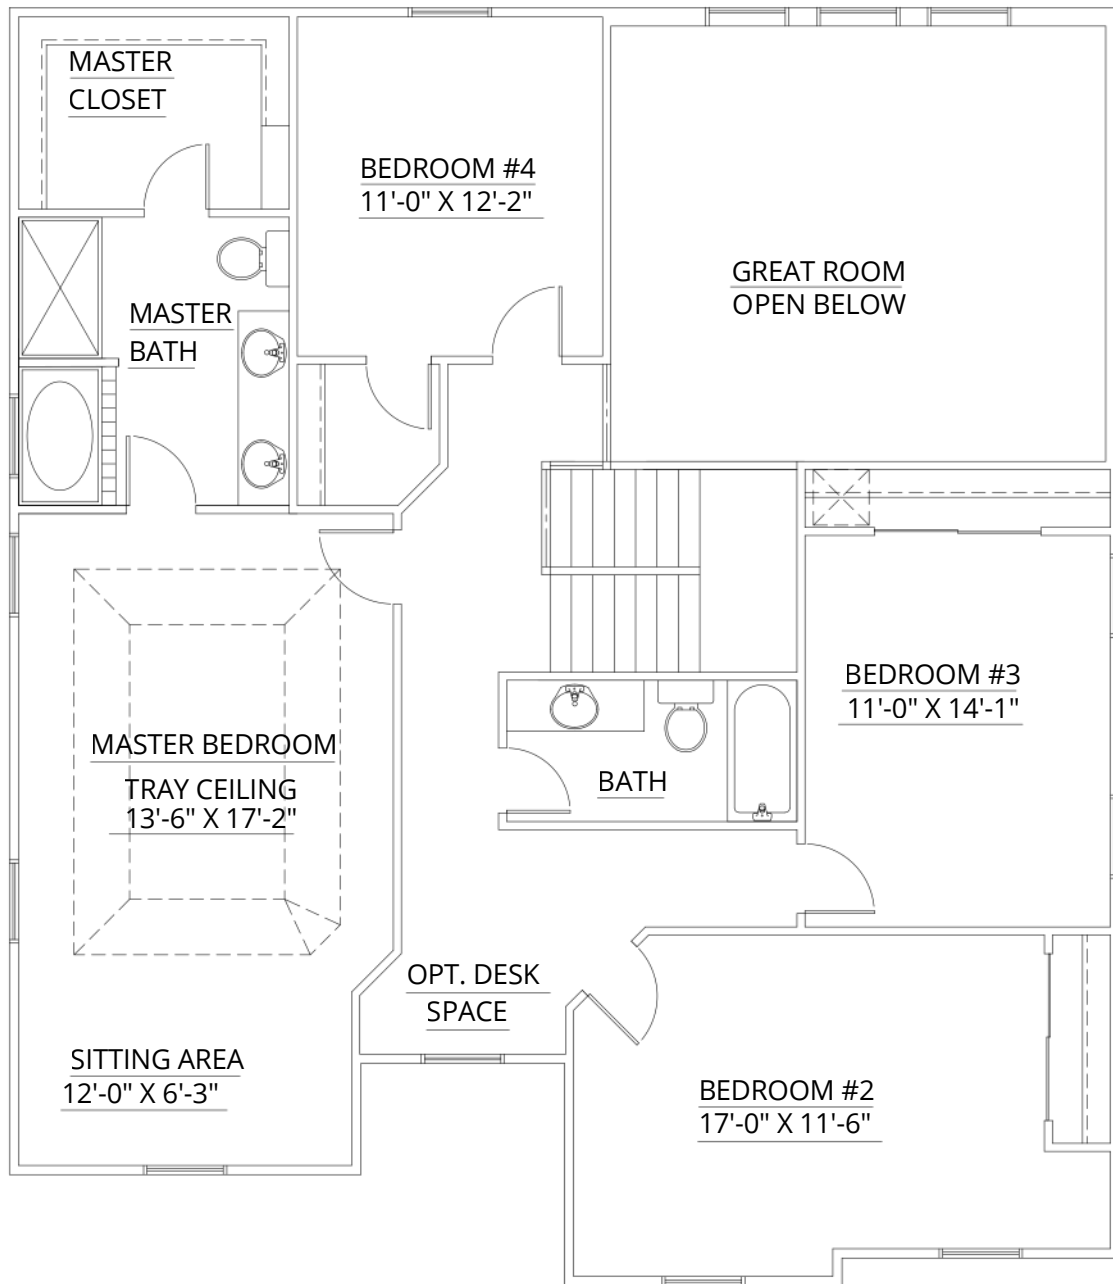

Features a spacious eat-in kitchen and two-story great room with expansive windows and natural light. Multiple floorplan options offer flexibility by adding a sunroom or fifth bedroom.

Cornwell

FIRST FLOOR PLAN
1456 S.F

SECOND FLOOR PLAN
1351 S.F

SUNROOM OPTION
ADDS 180 S.F.

BEDROOM #5 OPTION
ADDS 276 S.F.