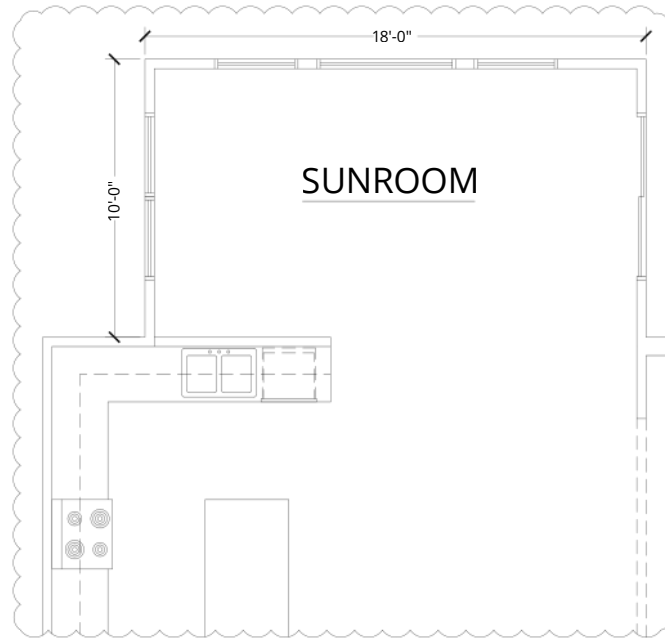

Features a spacious eat-in kitchen and two-story great room with expansive windows and natural light. Multiple floorplan options offer flexibility by adding a sunroom or fifth bedroom.

Cornwell

FIRST FLOOR PLAN
1456 S.F

SECOND FLOOR PLAN
1351 S.F

SUNROOM OPTION
ADDS 180 S.F.

BEDROOM #5 OPTION
ADDS 276 S.F.