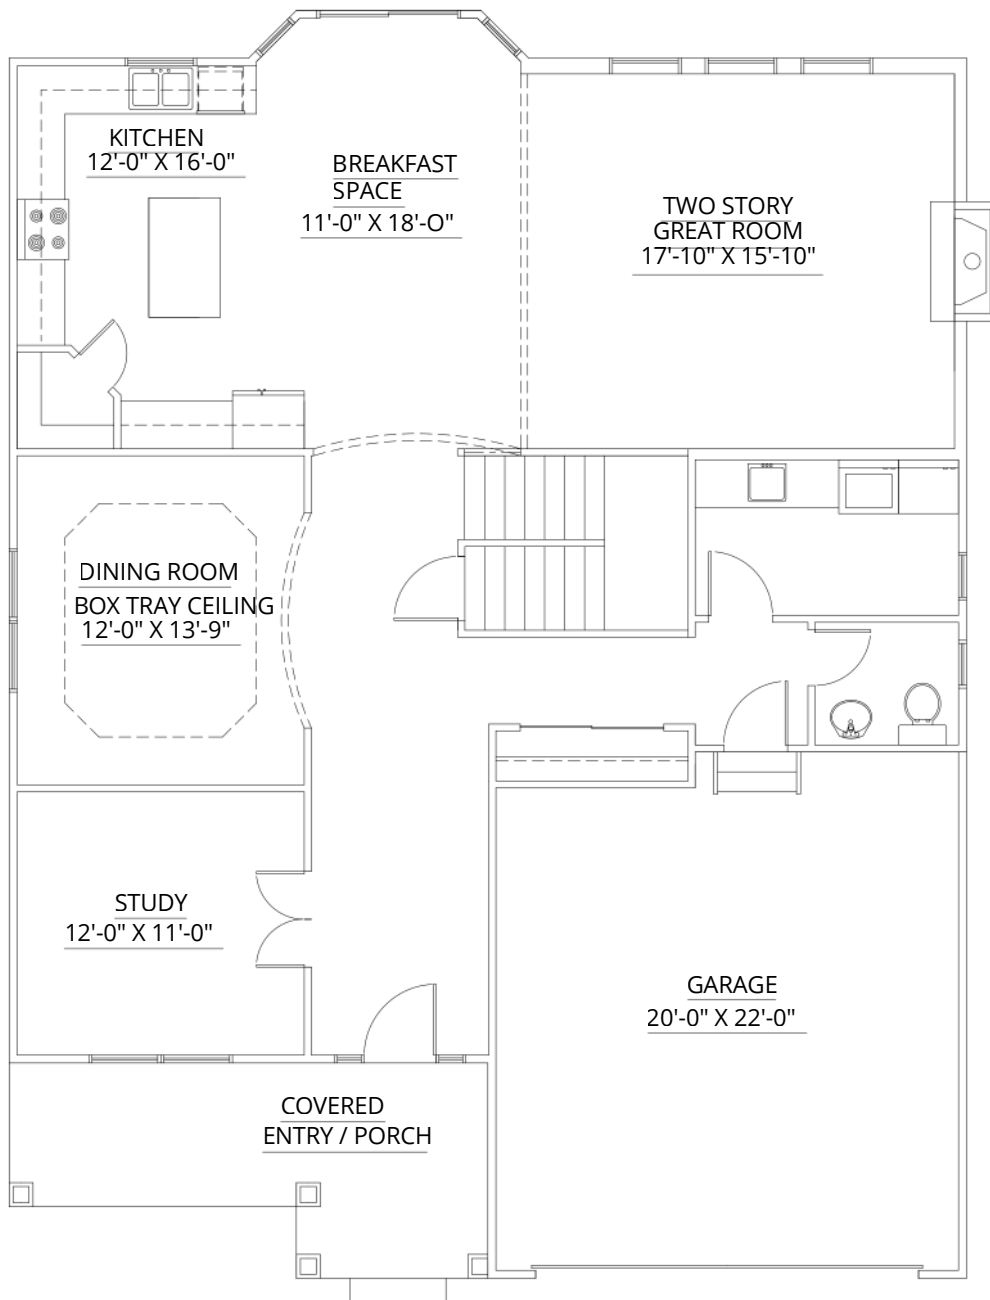

ProBUILT Homes, Inc
(440) 255-6535

9134 Tyler Blvd.
Mentor, OH 44060

www.probuilt-homes.com
sales@probuilt-homes.com

4-5 BEDROOMS

2.5 BATHROOMS

2 CAR GARAGE

2807-3083 SQ.FT

ABOUT THIS HOME

Features a spacious eat-in kitchen and two-story great room with expansive windows and natural light. Multiple floorplan options offer flexibility by adding a sunroom or fifth bedroom.

Cornwell

FIRST FLOOR PLAN
1456 S.F

SECOND FLOOR PLAN
1351 S.F

SUNROOM OPTION
ADDS 180 S.F.

BEDROOM #5 OPTION
ADDS 276 S.F.