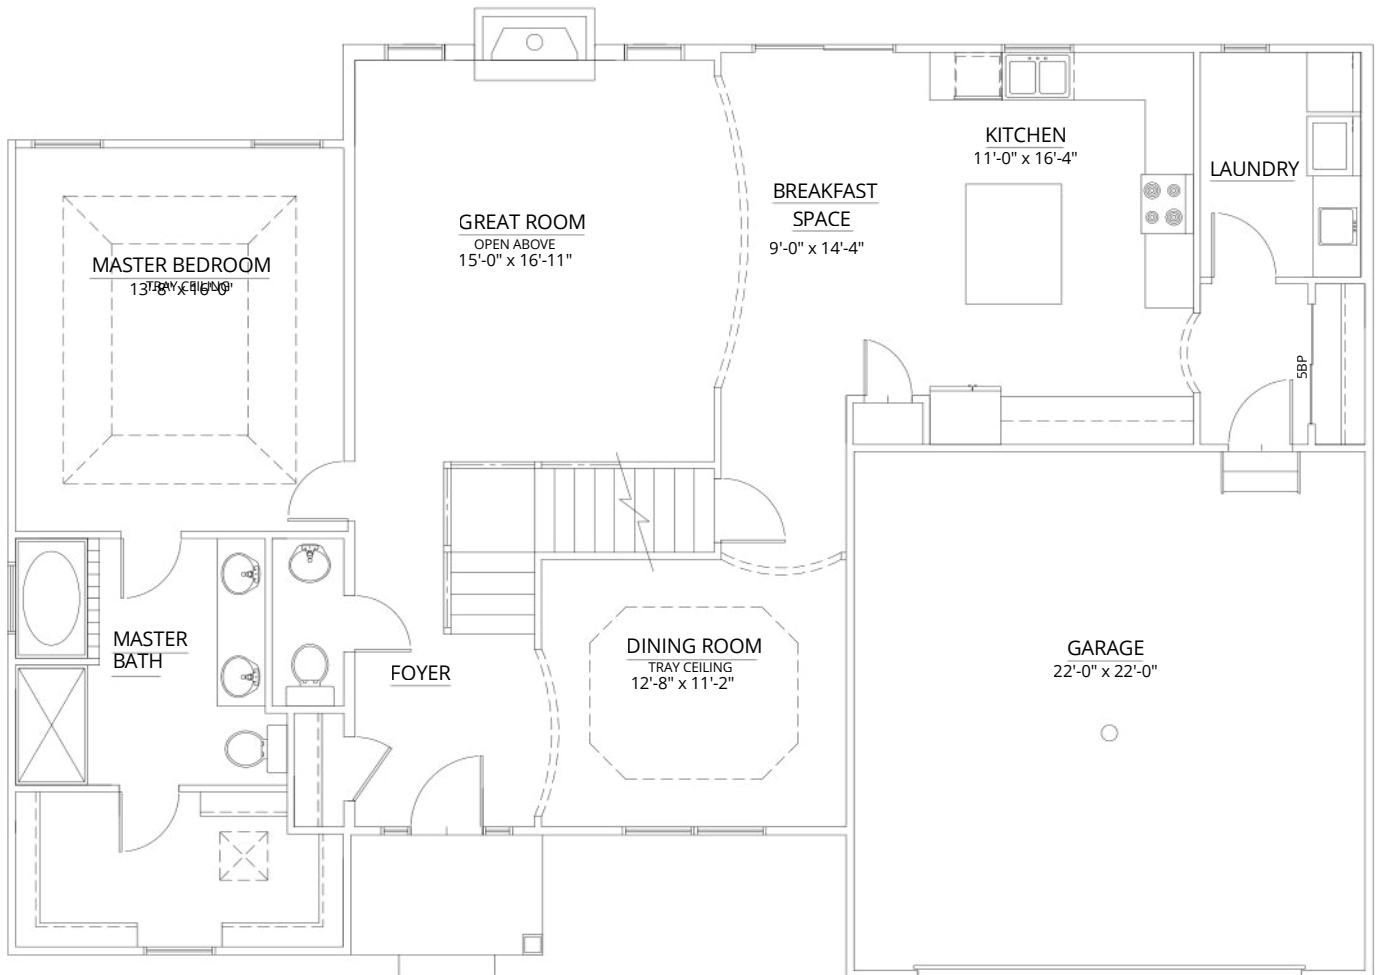

Features an open-concept layout highlighted by a two-story great room, ideal for both daily living and entertaining. Includes a separate formal dining room and an upstairs loft for added living space.

Huntington

FIRST FLOOR PLAN
1550 S.F

SECOND FLOOR PLAN
857 S.F