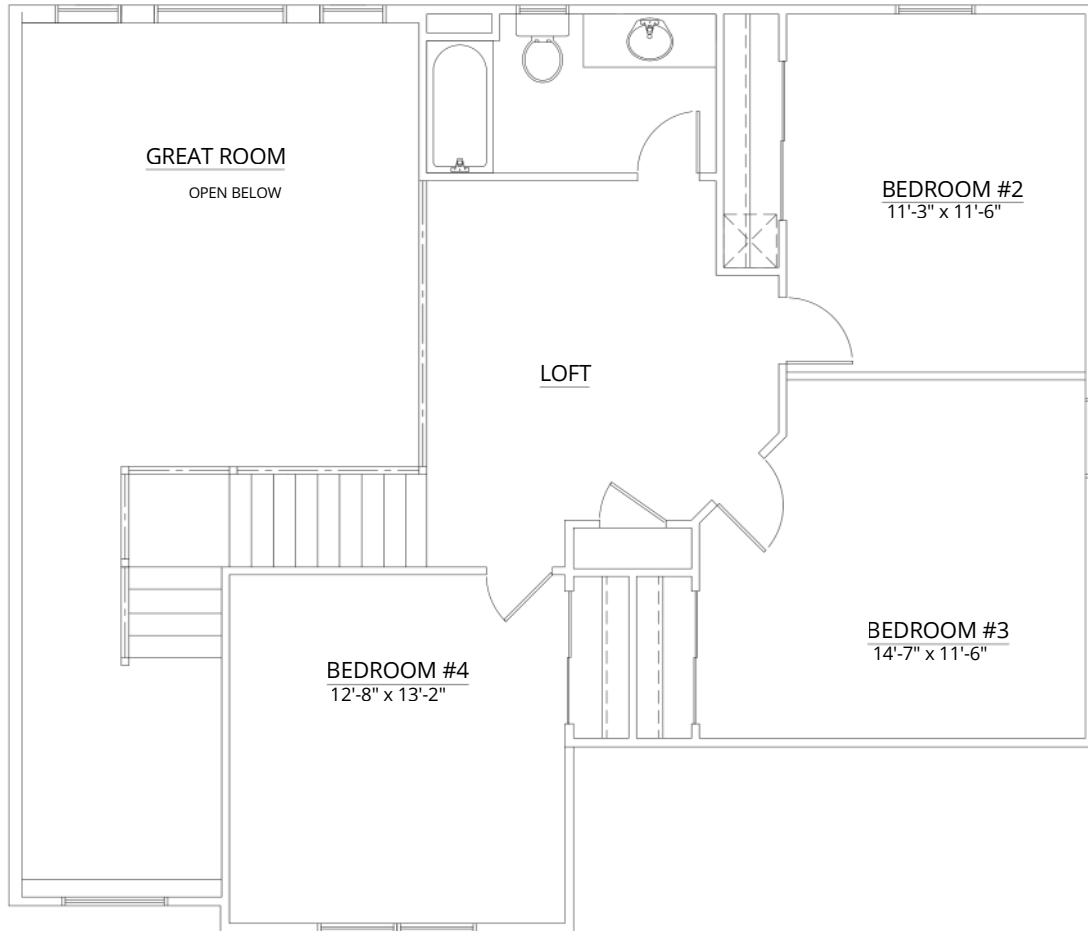

Features an open-concept layout highlighted by a two-story great room, ideal for both daily living and entertaining. Includes a separate formal dining room and an upstairs loft for added living space.

Huntington

FIRST FLOOR PLAN
1550 S.F

SECOND FLOOR PLAN
857 S.F