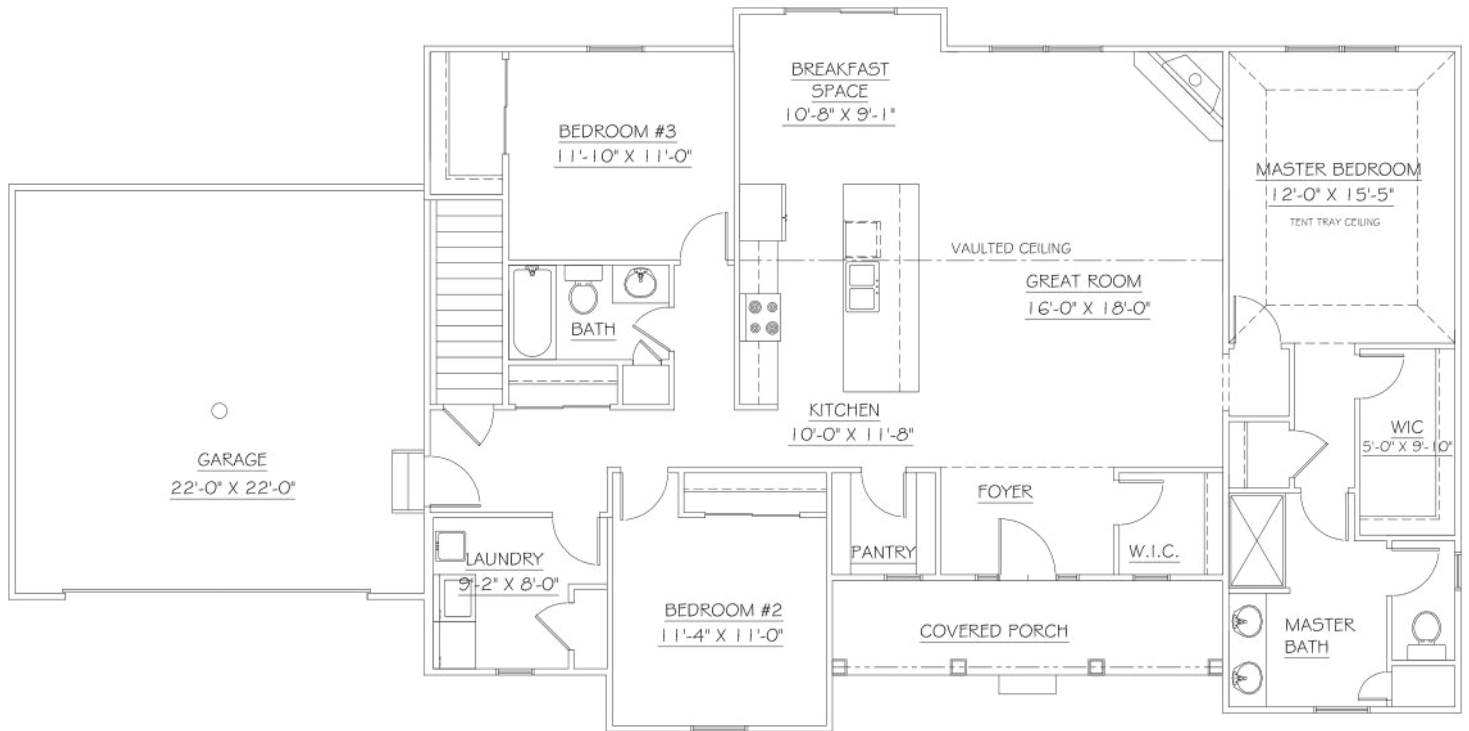

Features vaulted ceilings and an open foyer that welcomes you into the main living spaces. This ranch home blends classic single-level living with a bright, open feel.

Lynview 11

FIRST FLOOR PLAN
1813 S.F