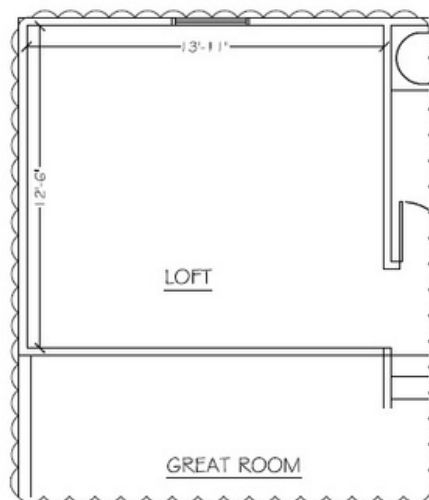

Features a soaring two-story great room with floor to ceiling windows and fireplace. An optional loft on the second floor offers design flexibility for all lifestyles.

Melborne

FIRST FLOOR PLAN
1092 S.F

SECOND FLOOR PLAN
797 S.F.

OPTIONAL LOFT IN PLACE
OF 4TH BEDROOM