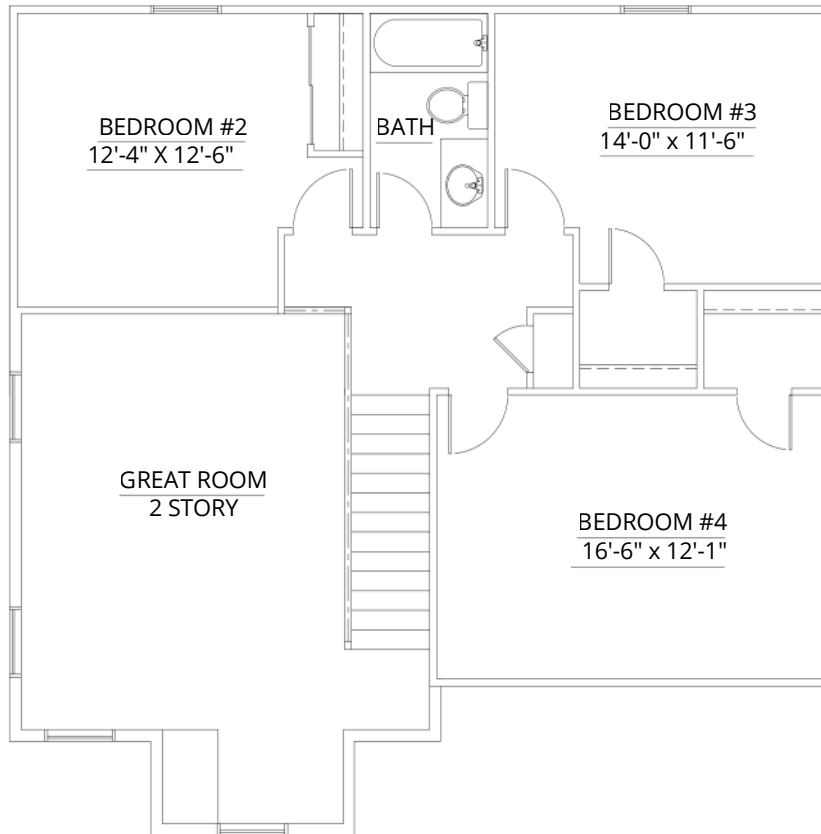

ProBuilt Homes, Inc
(440) 255-6535

9134 Tyler Blvd.
Mentor, OH 44060

www.probuilt-homes.com
sales@probuilt-homes.com

3-4 BEDROOMS

2 1/2 BATHROOMS

2 CAR GARAGE

1889 SQ.FT

ABOUT THIS HOME

Features a soaring two-story great room with floor to ceiling windows and fireplace. An optional loft on the second floor offers design flexibility for all lifestyles.

Melborne

FIRST FLOOR PLAN
1092 S.F

SECOND FLOOR PLAN
797 S.F.

OPTIONAL LOFT IN PLACE
OF 4TH BEDROOM