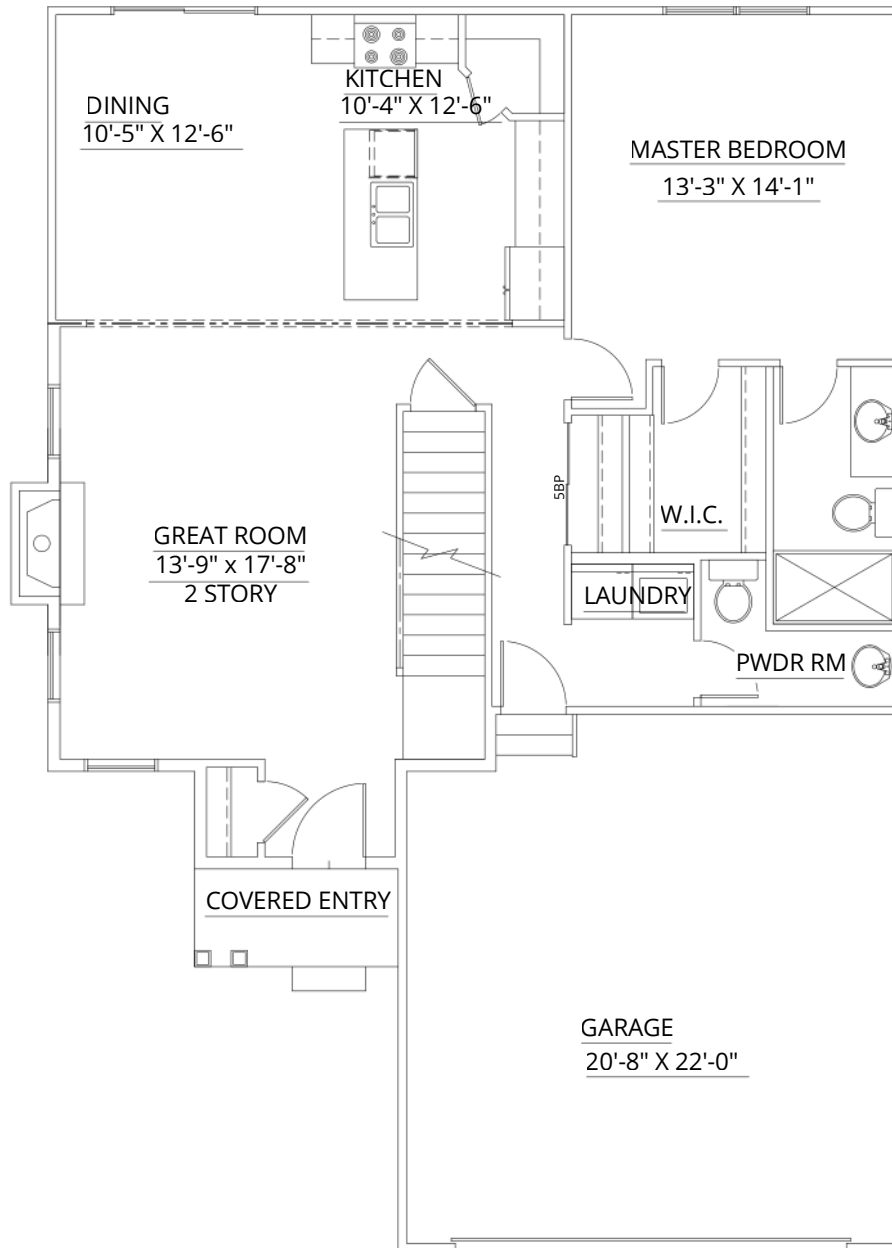

Features a soaring two-story great room with floor to ceiling windows and fireplace. An optional loft on the second floor offers design flexibility for all lifestyles.

Melborne

FIRST FLOOR PLAN
1092 S.F

SECOND FLOOR PLAN
797 S.F.

OPTIONAL LOFT IN PLACE
OF 4TH BEDROOM