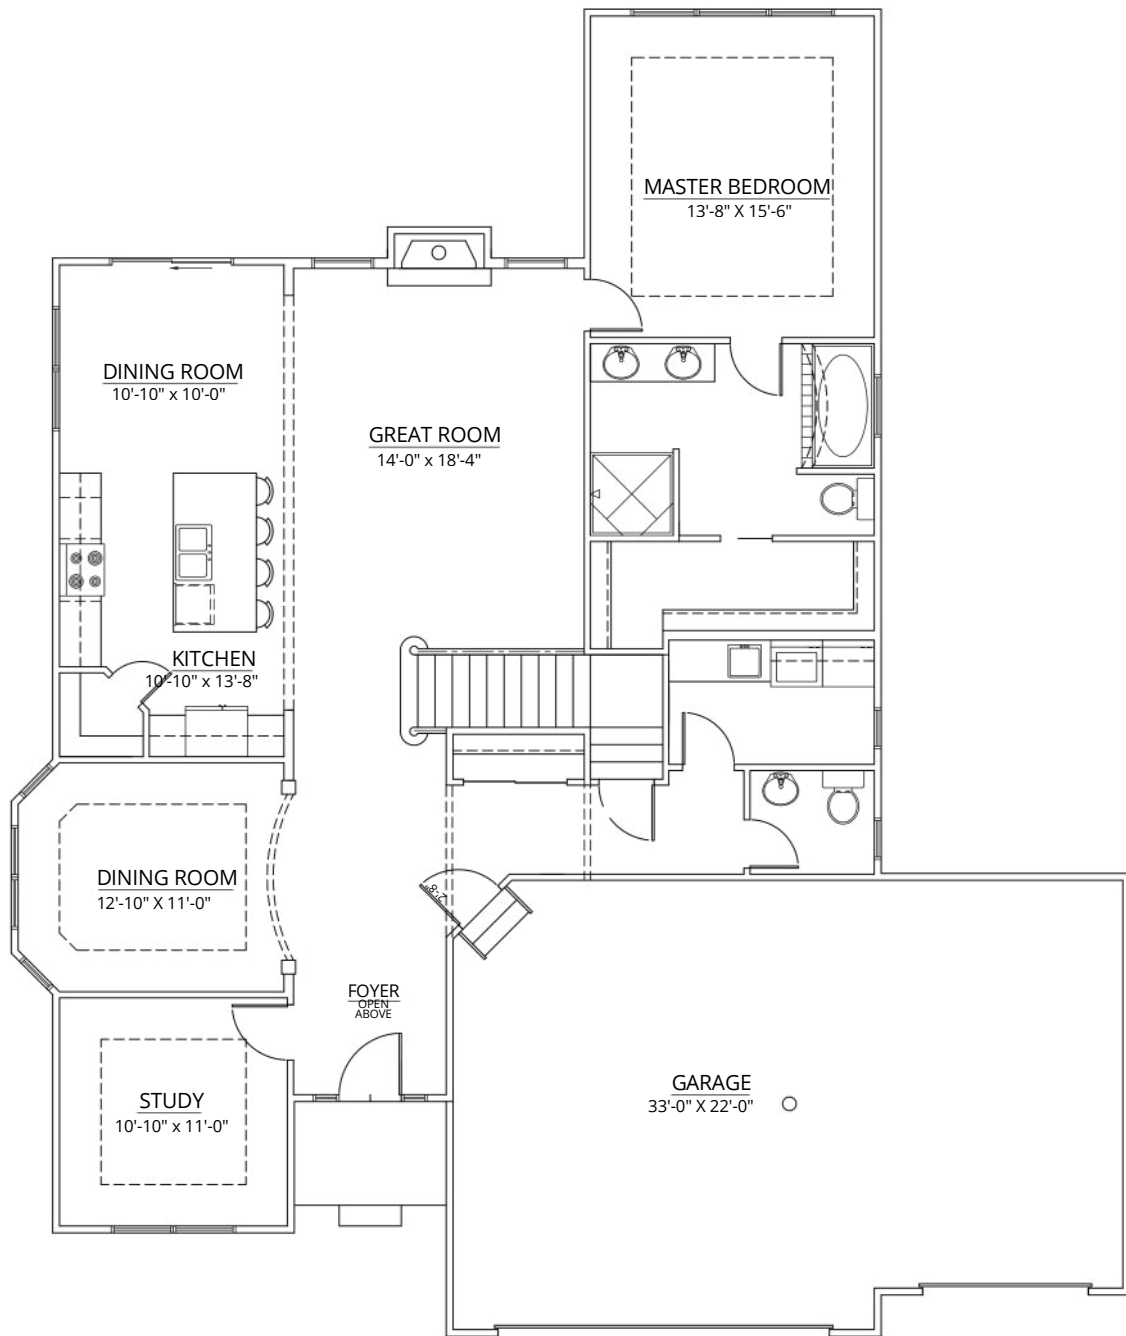

2.5 BATHROOMS

3 CAR GARAGE

2597 SQ. FT

## ABOUT THIS HOME

Features an open-concept layout with a kitchen that's ideal for entertaining, and a bright two-story great room. The dedicated study is perfect for work or quiet time. A flexible bonus room on the second floor is adaptable to fit your lifestyle.

*Stonington*

FIRST FLOOR PLAN  
1674 S.F

**SECOND FLOOR PLAN**  
923 S.F