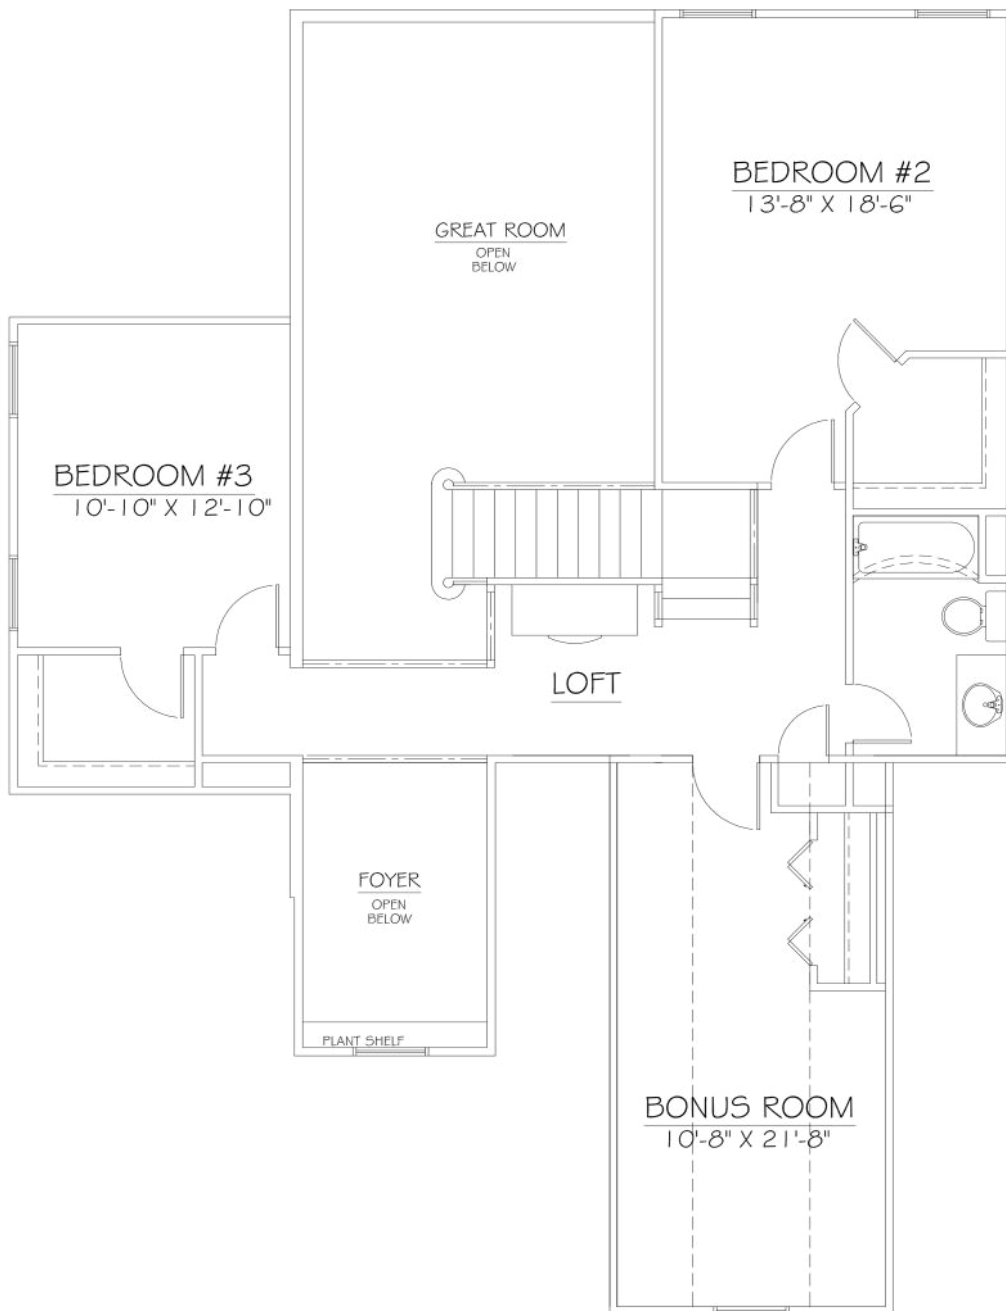

## ABOUT THIS HOME

Features an open-concept layout with a kitchen that's ideal for entertaining, and a bright two-story great room. The dedicated study is perfect for work or quiet time. A flexible bonus room on the second floor is adaptable to fit your lifestyle.

*Stonington*

FIRST FLOOR PLAN  
1674 S.F

**SECOND FLOOR PLAN**  
923 S.F