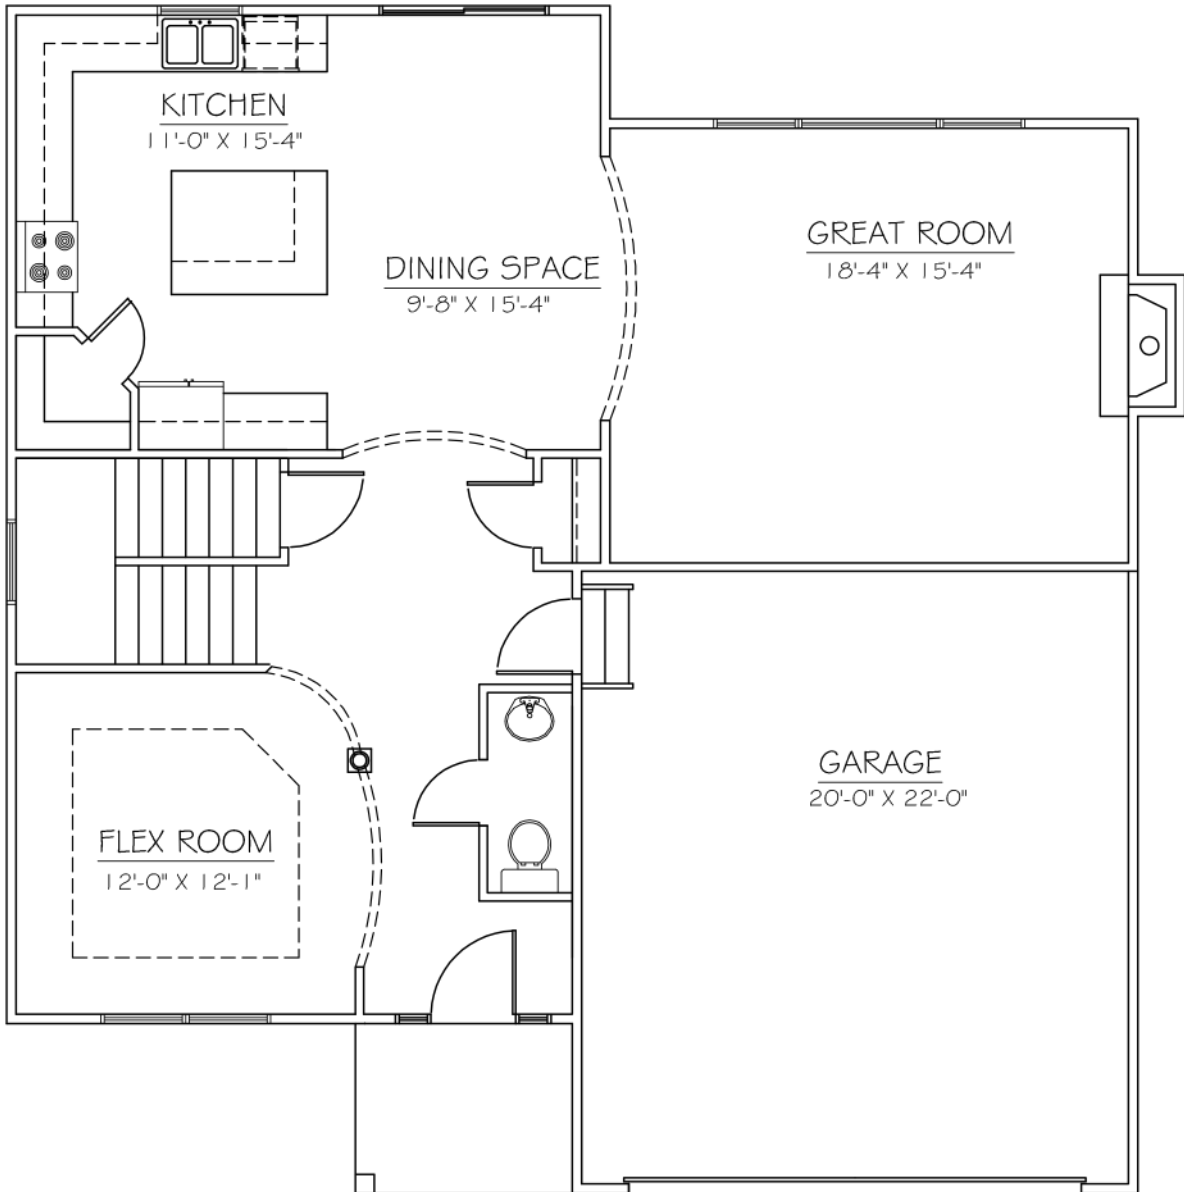

Features a large eat-in kitchen that opens to the great room. The laundry room is conveniently located upstairs near all the bedroom. A first floor flex room provides additional space for entertaining or can be used as an office space.

Yorktowne

FIRST FLOOR PLAN
965 S.F

SECOND FLOOR PLAN
1149 S.F

FIRST FLOOR PLAN OPTION
1050 S.F

FRONT ELEVATION OPTION

FRONT ELEVATION OPTION #2