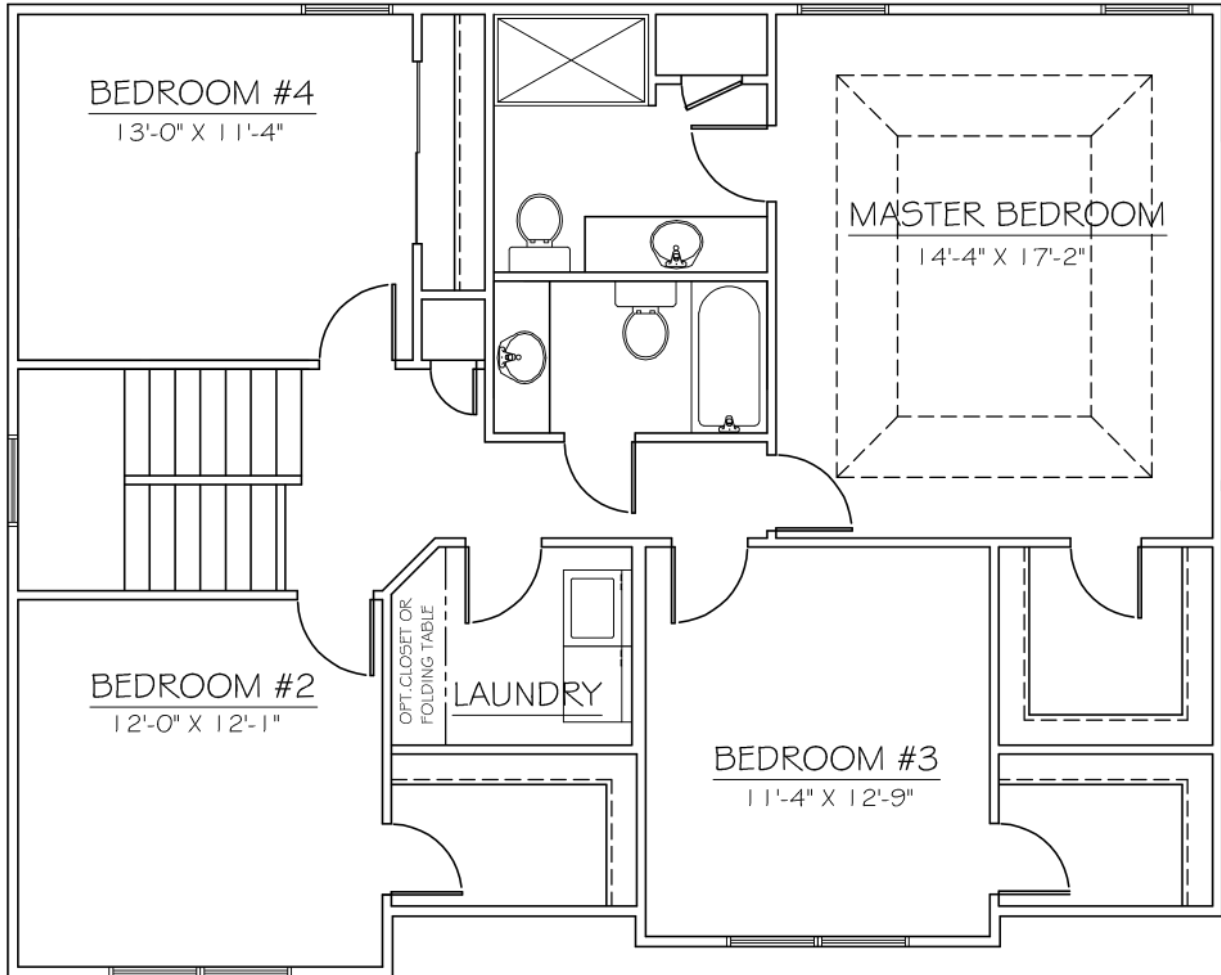

Features a large eat-in kitchen that opens to the great room. The laundry room is conveniently located upstairs near all the bedroom. A first floor flex room provides additional space for entertaining or can be used as an office space.

Yorktowne

FIRST FLOOR PLAN
965 S.F

SECOND FLOOR PLAN
1149 S.F

FIRST FLOOR PLAN OPTION
1050 S.F

FRONT ELEVATION OPTION

FRONT ELEVATION OPTION #2