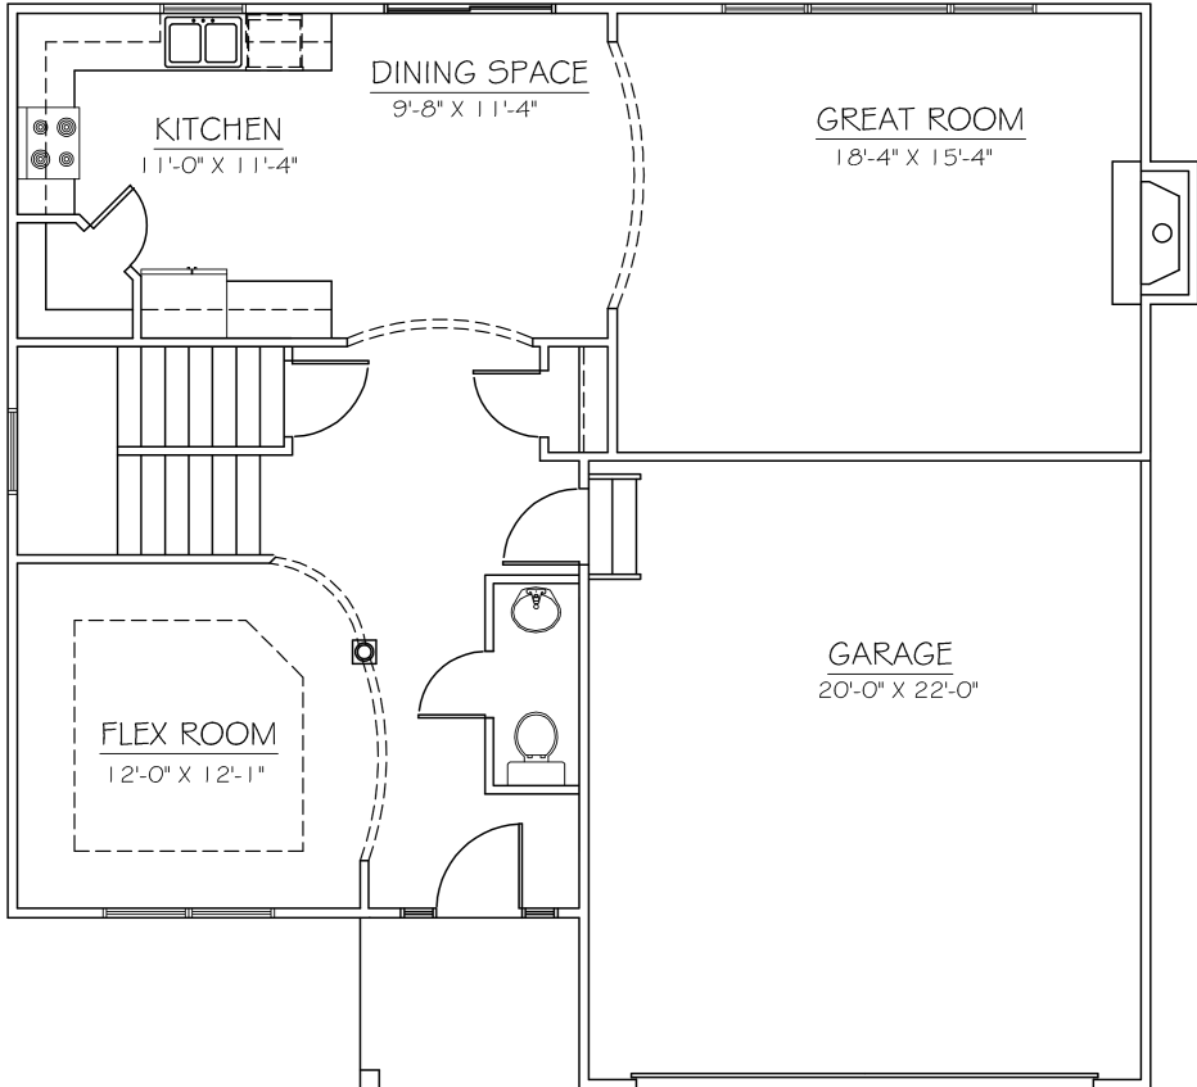

Features a large eat-in kitchen that opens to the great room. The laundry room is conveniently located upstairs near all the bedroom. A first floor flex room provides additional space for entertaining or can be used as an office space.

Yorktowne

FIRST FLOOR PLAN
965 S.F

SECOND FLOOR PLAN
1149 S.F

FIRST FLOOR PLAN OPTION
1050 S.F

FRONT ELEVATION OPTION

FRONT ELEVATION OPTION #2