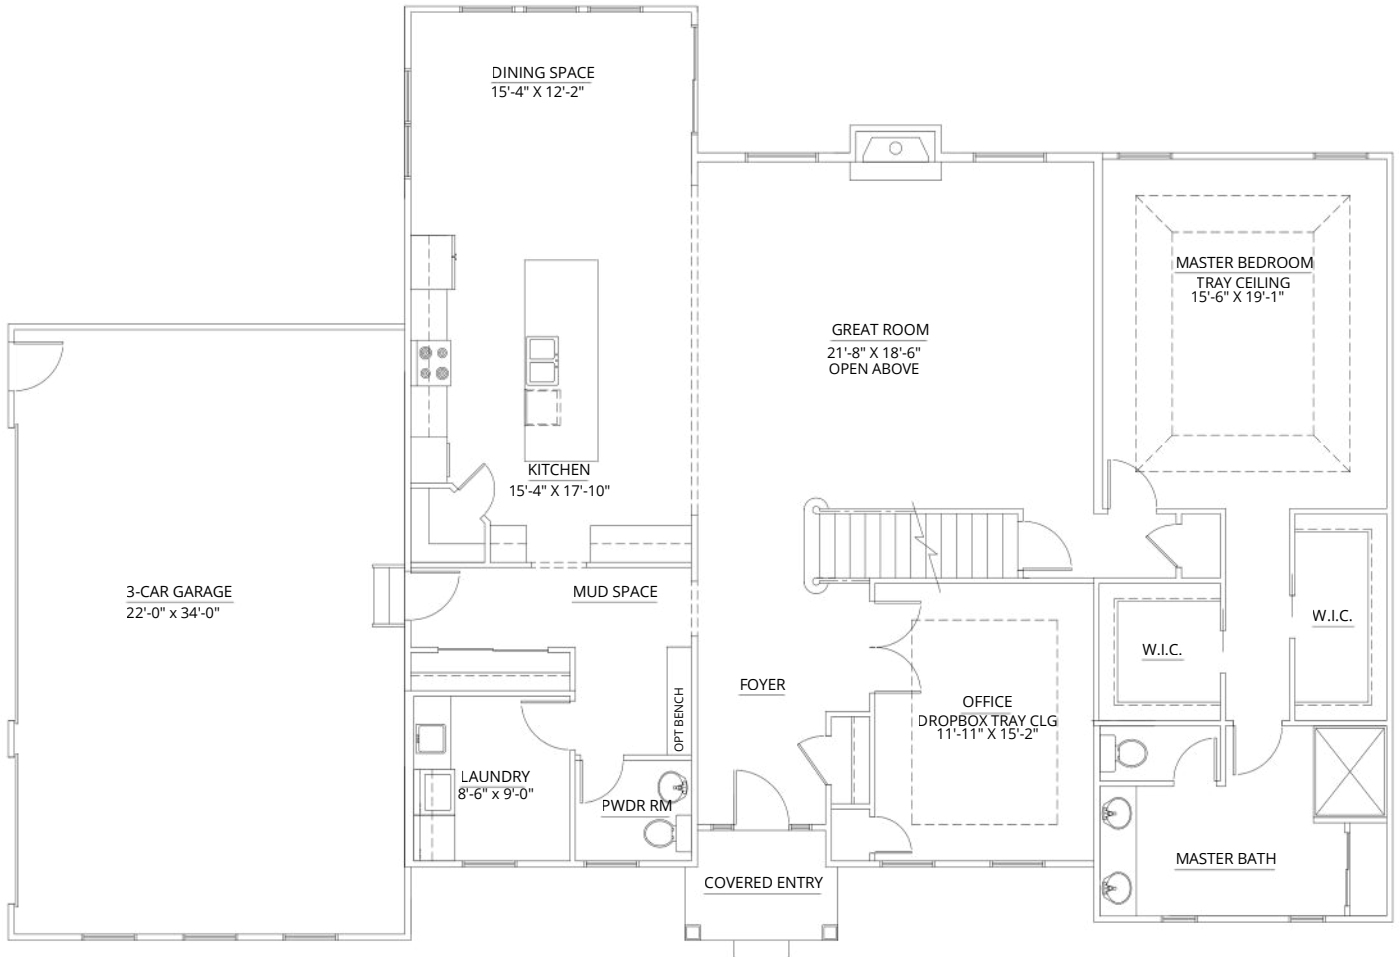

Features an open-concept layout with spacious island that is ideal for entertaining and dramatic two-story great room that fills the space with natural light. The main level master suite conveniently offers separate his-and-hers closets.

Johnson

FIRST FLOOR PLAN
2268 S.F

SECOND FLOOR PLAN
1104 S.F

FRONT ELEVATION OPTION #1