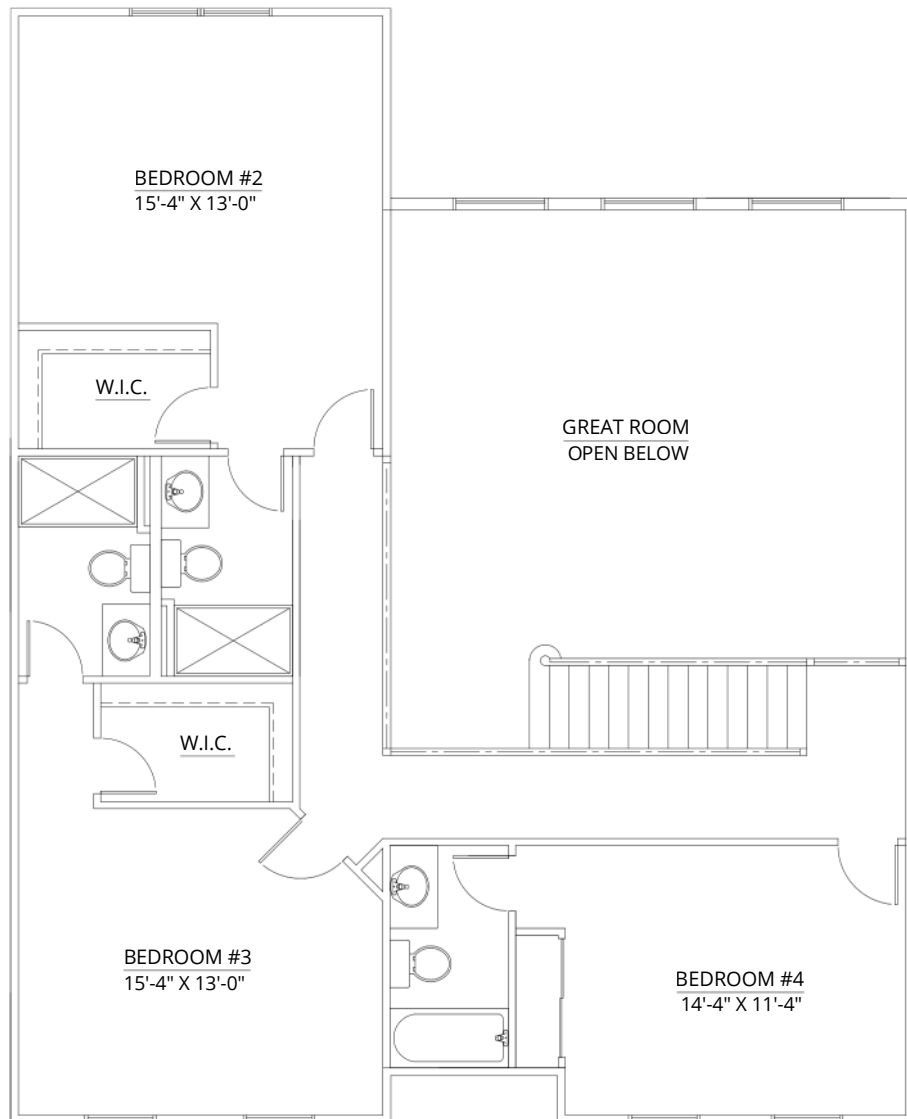

Features an open-concept layout with spacious island that is ideal for entertaining and dramatic two-story great room that fills the space with natural light. The main level master suite conveniently offers separate his-and-hers closets.

Johnson

FIRST FLOOR PLAN
2268 S.F

SECOND FLOOR PLAN
1104 S.F

FRONT ELEVATION OPTION #1