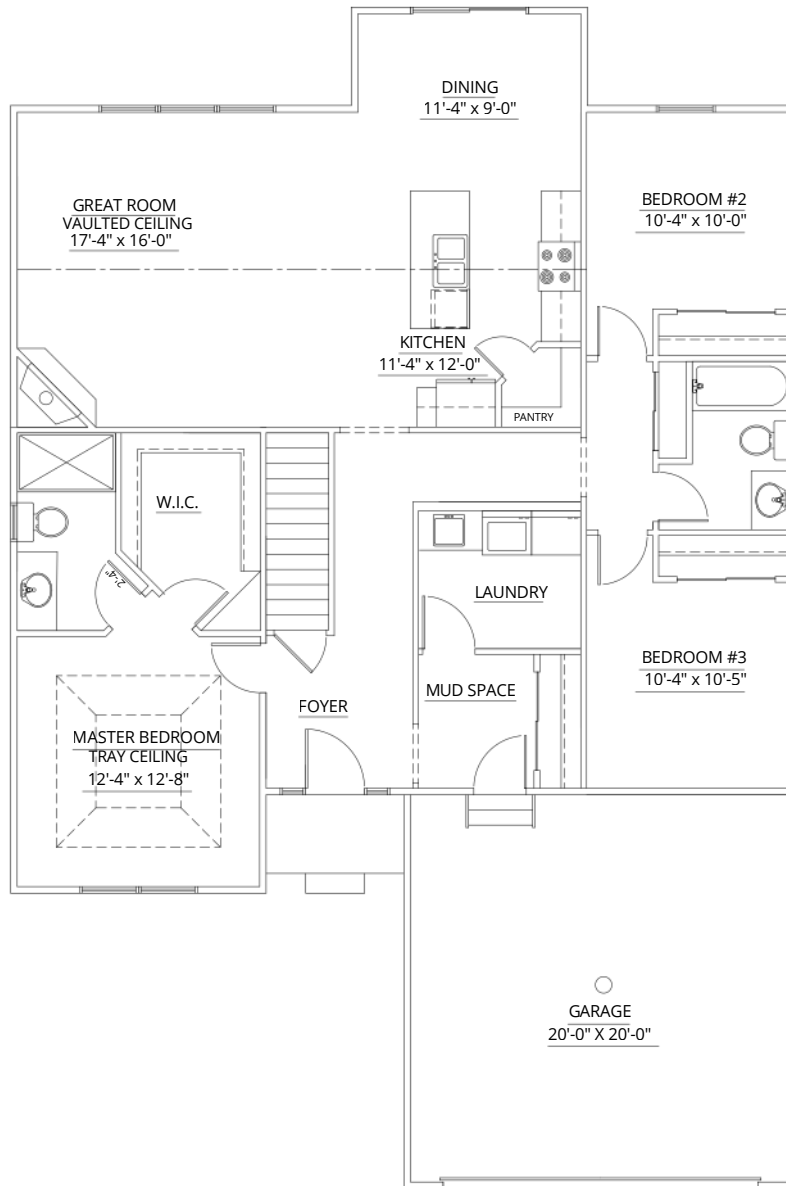

2 BATHROOMS

2 CAR GARAGE

1525 SQ.FT

## ABOUT THIS HOME

Features vaulted ceilings, an open layout, and cozy corner fireplace for an airy and inviting feel.

*Adri*

First Floor  
1525 sq. ft.