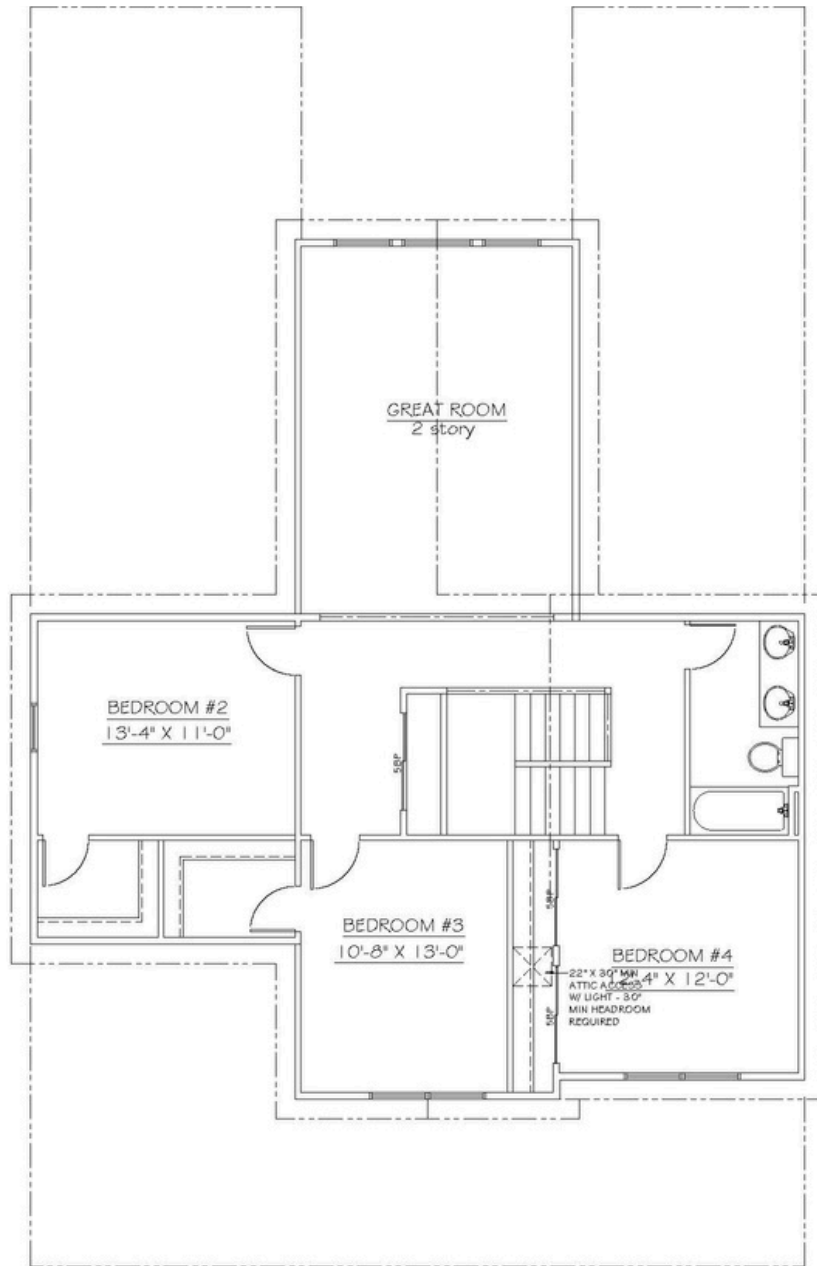

ProBuilt Homes, Inc
(440) 255-6535

9134 Tyler Blvd.
Mentor, OH 44060

www.probuilt-homes.com
sales@probuilt-homes.com

4 BEDROOMS

2.5 BATHROOMS

3 CAR GARAGE

2531 SQ. FT

ABOUT THIS HOME

Features a spacious eat-in kitchen and large island, perfect for cooking and gathering. The first-floor master suite provides convenience and comfort, complete with a generous walk-in closet.

Carrington

FIRST FLOOR PLAN
1717 S.F

SECOND FLOOR PLAN
814 S.F