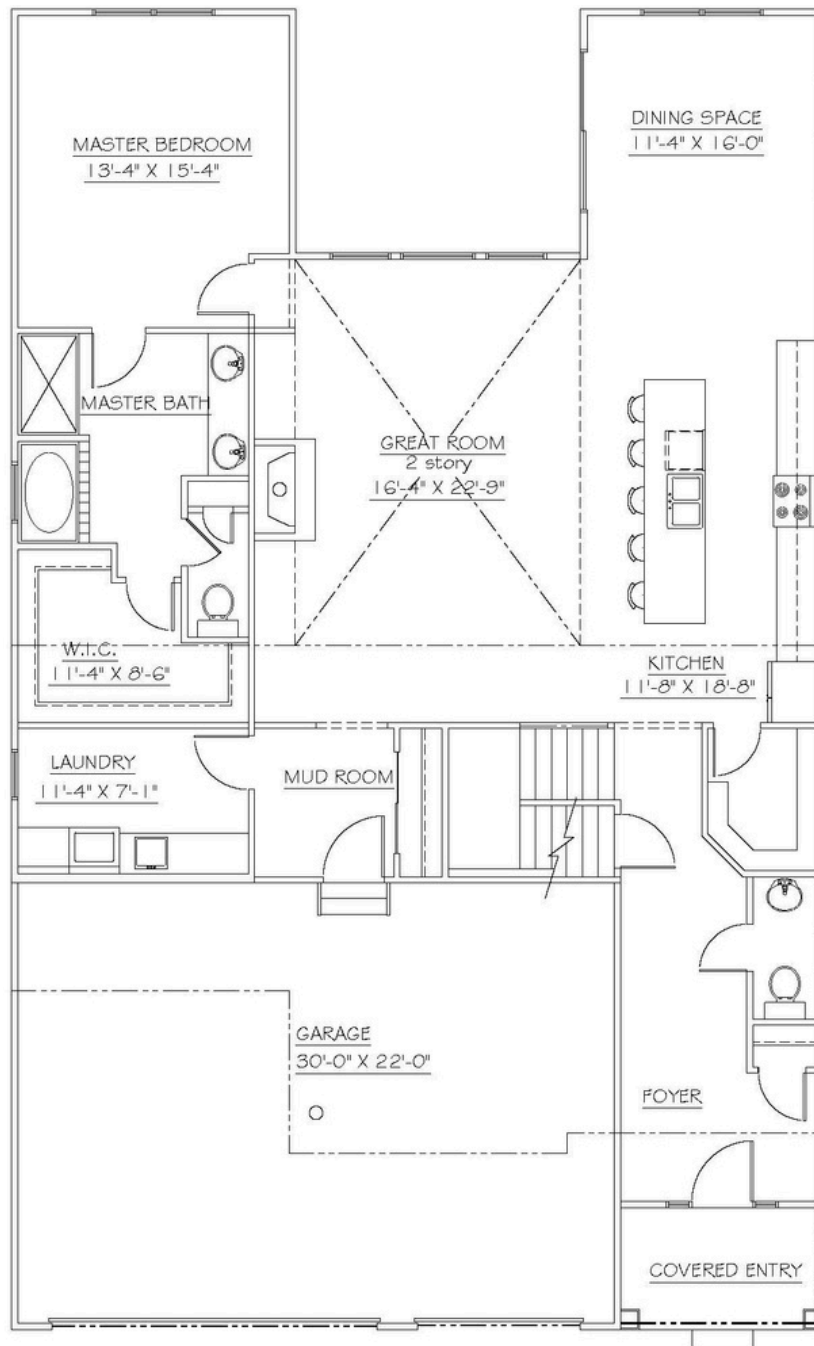

ProBuilt Homes, Inc
(440) 255-6535

9134 Tyler Blvd.
Mentor, OH 44060

www.probuilt-homes.com
sales@probuilt-homes.com

4 BEDROOMS

2.5 BATHROOMS

3 CAR GARAGE

2531 SQ. FT

ABOUT THIS HOME

Features a spacious eat-in kitchen and large island, perfect for cooking and gathering. The first-floor master suite provides convenience and comfort, complete with a generous walk-in closet.

Carrington

FIRST FLOOR PLAN
1717 S.F

SECOND FLOOR PLAN
814 S.F