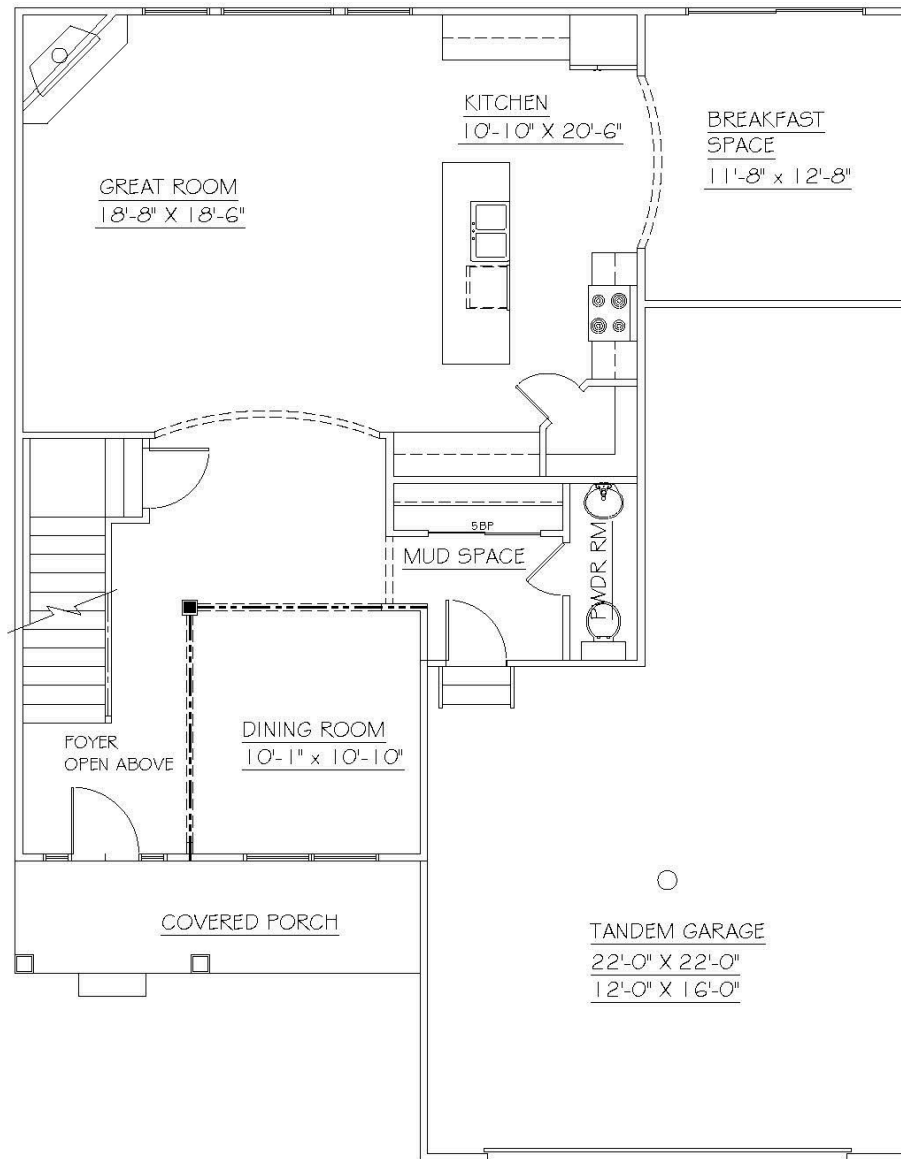

ProBUILT Homes, Inc
(440) 255-6535

9134 Tyler Blvd.
Mentor, OH 44060

www.probuilt-homes.com
sales@probuilt-homes.com

4 BEDROOMS

2 1/2 BATHROOMS

2 CAR GARAGE

2490 SQ.FT

ABOUT THIS HOME

Features a tandem garage for multiple vehicles or extra storage and a large kitchen that is ideal for everyday living or entertaining. The laundry room is conveniently located on the second floor near all the bedrooms.

Ellington

FIRST FLOOR PLAN
1140 S.F

SECOND FLOOR PLAN
1350 S.F