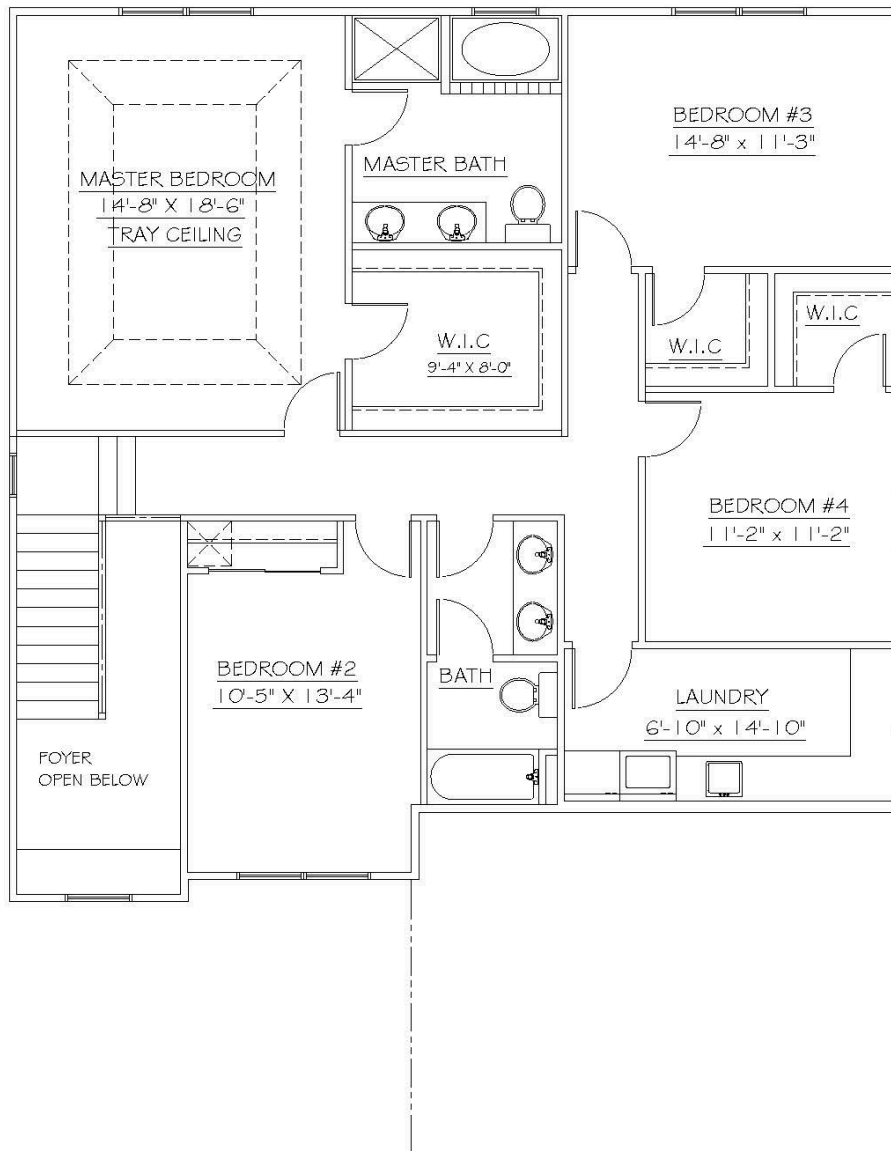

ProBUILT Homes, Inc
(440) 255-6535

9134 Tyler Blvd.
Mentor, OH 44060

www.probuilt-homes.com
sales@probuilt-homes.com

4 BEDROOMS

2 1/2 BATHROOMS

2 CAR GARAGE

2490 SQ.FT

ABOUT THIS HOME

Features a tandem garage for multiple vehicles or extra storage and a large kitchen that is ideal for everyday living or entertaining. The laundry room is conveniently located on the second floor near all the bedrooms.

Ellington

FIRST FLOOR PLAN
1140 S.F

SECOND FLOOR PLAN
1350 S.F