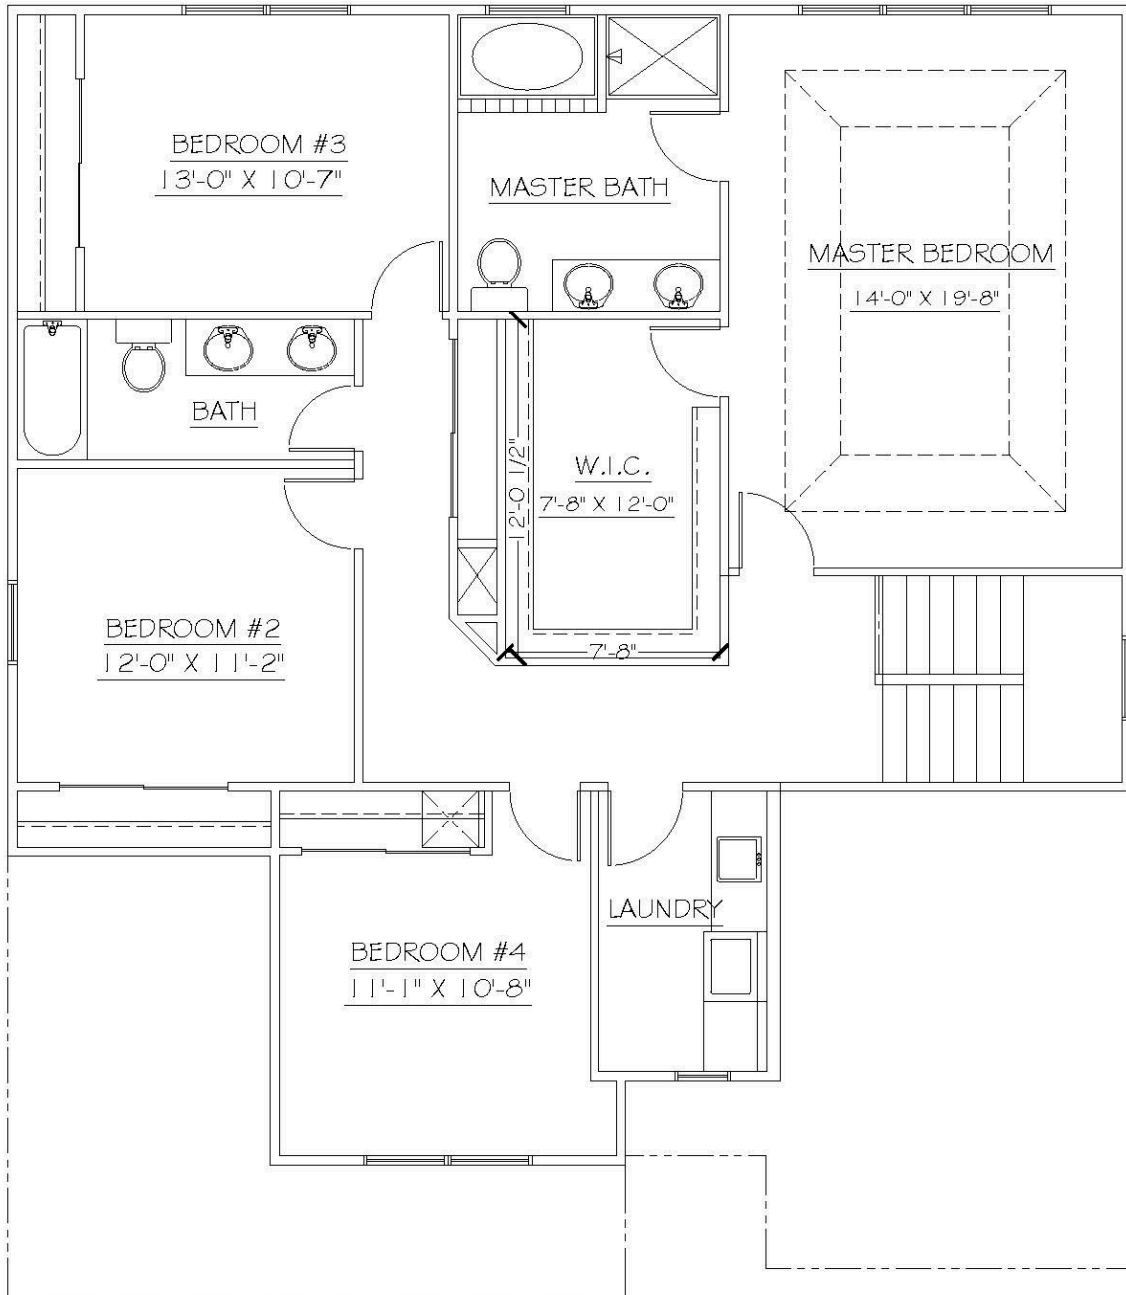

4 BEDROOMS

2 1/2 BATHROOMS

2 CAR GARAGE

2532 SQ. FT

ABOUT THIS HOME

Features a tandem garage for multiple vehicles or extra storage. The open floorplan connects the kitchen, living, and dining spaces, and a dedicated office provides a quiet retreat for work or study.

Grace

FIRST FLOOR PLAN
1236 S.F

SECOND FLOOR PLAN
1296 S.F