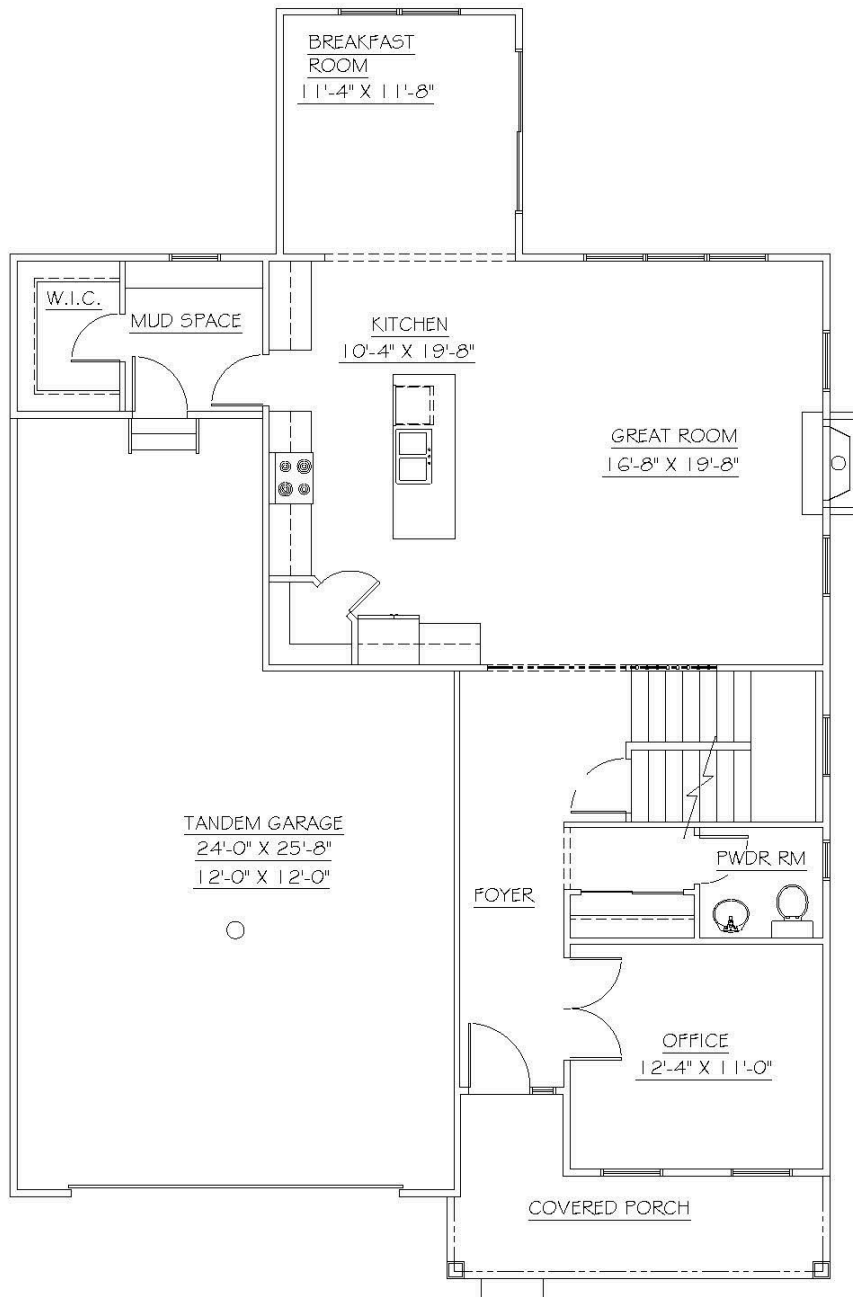

4 BEDROOMS

2 1/2 BATHROOMS

2 CAR GARAGE

2532 SQ. FT

ABOUT THIS HOME

Features a tandem garage for multiple vehicles or extra storage. The open floorplan connects the kitchen, living, and dining spaces, and a dedicated office provides a quiet retreat for work or study.

Grace

FIRST FLOOR PLAN
1236 S.F

SECOND FLOOR PLAN
1296 S.F