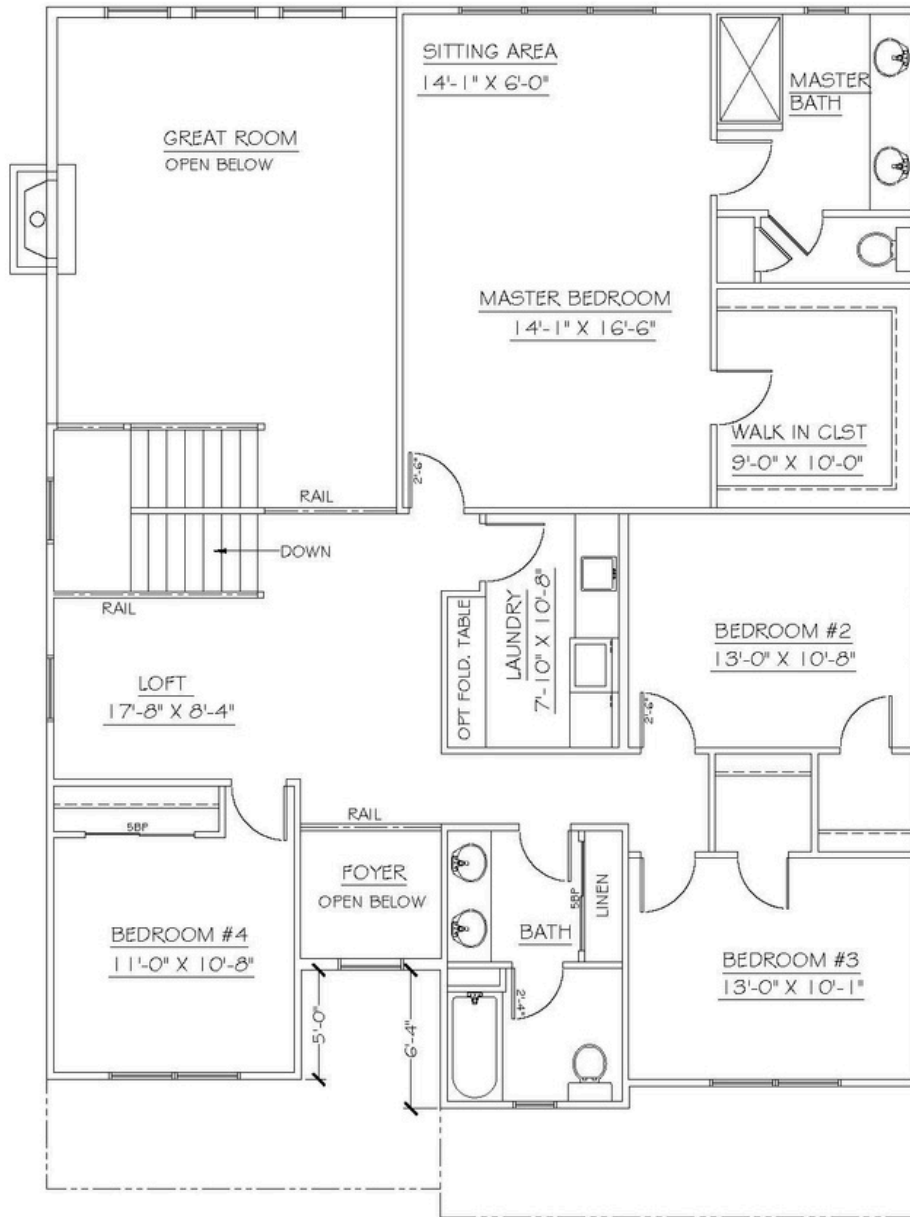

ProBuilt Homes, Inc
(440) 255-6535

9134 Tyler Blvd.
Mentor, OH 44060

www.probuilt-homes.com
sales@probuilt-homes.com

4-5 BEDROOMS

3.5 BATHROOMS

2 CAR GARAGE

2355 SQ. FT

ABOUT THIS HOME

Features a large eat-in kitchen and two-story great room with expansive windows and abundant natural light. Upstairs, a versatile loft provides additional space for entertaining or a cozy place to relax.

Windsor

FIRST FLOOR PLAN
1400 S.F

SECOND FLOOR PLAN
955 S.F